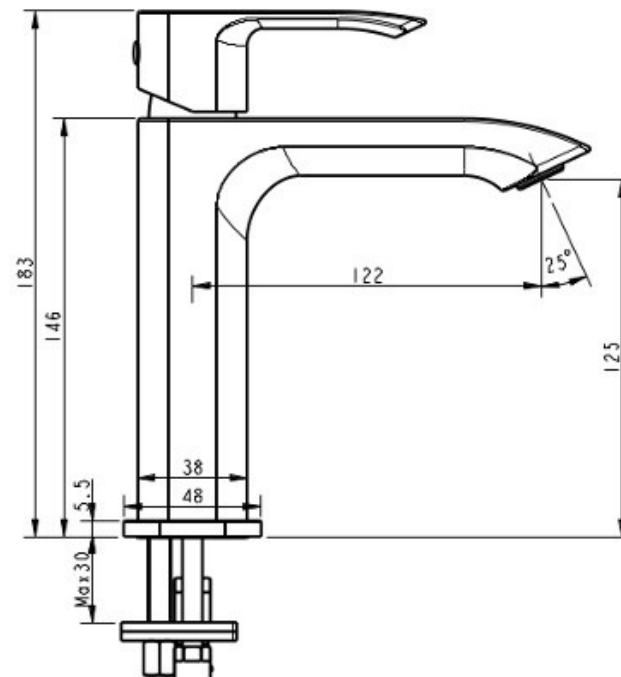

Millennium

Mixers • Showers • Accesories • Baths • Basins

ZOYA BASIN MIXER CHROME 10930

- Contemporary new design
- Available in chrome & electroplated matte black
- 15 year conditional warranty
- Wels Rating 5 Star 6 l/min
- WELS Registration # T32707
- Maximum operating pressure 500kpa
- Minimum operating pressure 150kpa
- Maximum water temperature 80 degrees
- Must be installed by a licensed plumber
- Isolation stops must be installed inline before flex connectors