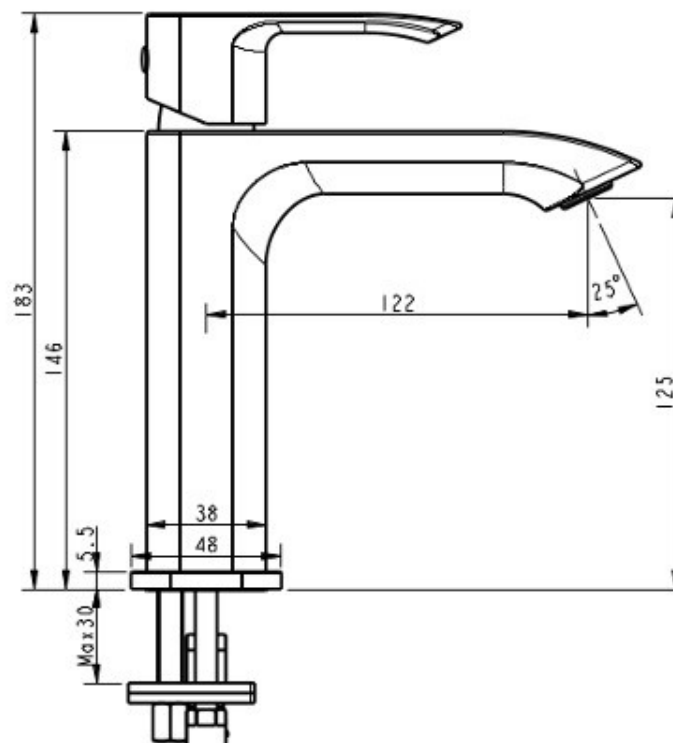

ZOYA BASIN MIXER BLACK 10931

- Contemporary new design
- Available in chrome & electroplated matte black
- 15 year conditional warranty
- Wels Rating 5 Star 6 l/min
- WELS Registration # T32707 (V)
- Maximum operating pressure 500kpa
- Minimum operating pressure 150kpa
- Maximum water temperature 80 degrees
- Must be installed by a licensed plumber
- Isolation stops must be installed inline before flex connectors