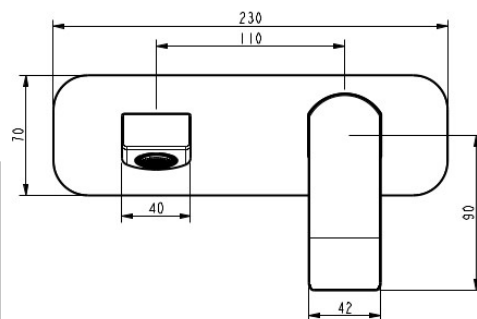

Millennium

Mixers • Showers • Accesories • Baths • Basins

ZOYA WALL BASIN MIXER BRUSHED NICKEL 10938NP

- Contemporary new design
- Available in chrome & electroplated matte black
- 15 year conditional warranty
- WELS Rating 5 Star 6 LPM
- Maximum operating pressure 500kpa
- Minimum operating pressure 150kpa
- Maximum water temperature 80 degrees
- Must be installed by a licensed plumber