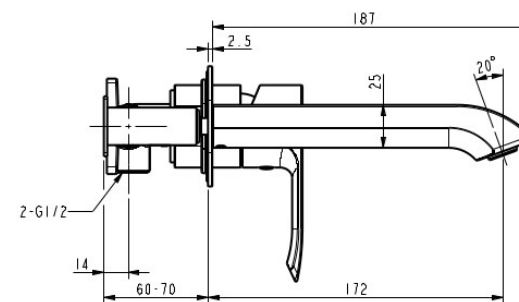

Millennium

Mixers • Showers • Accesories • Baths • Basins

ZOYA WALL BASIN MIXER BRUSHED NICKEL 10938NP

- Contemporary new design
- Available in chrome & electroplated matte black
- 15 year conditional warranty
- WELS Rating 5 Star 6 LPM
- Maximum operating pressure 500kpa
- Minimum operating pressure 150kpa
- Maximum water temperature 80 degrees
- Must be installed by a licensed plumber