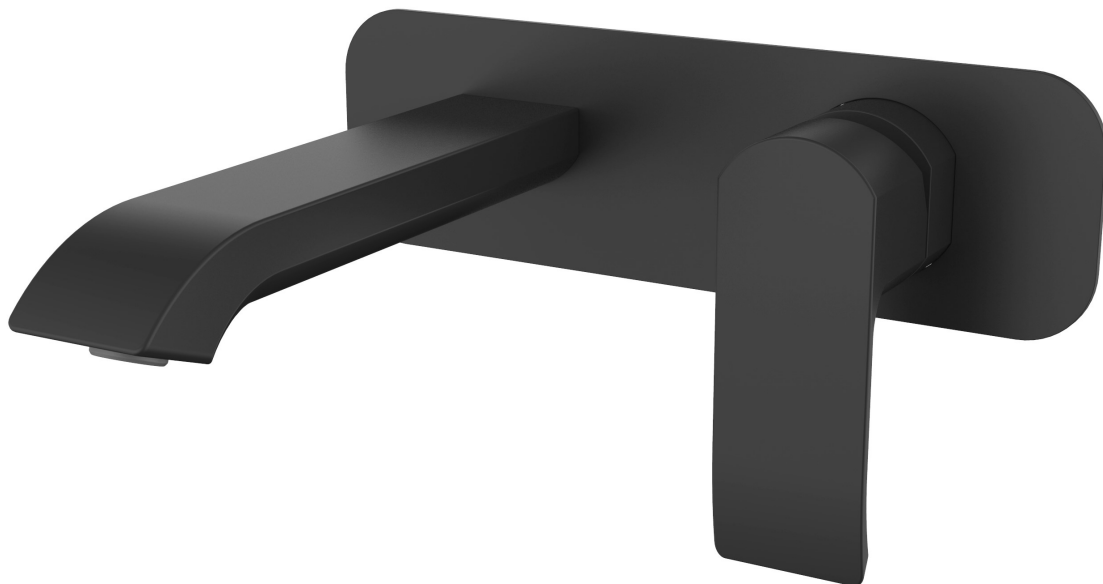

ZOYA WALL BASIN MIXER BLACK 10939

- Contemporary new design
- Available in chrome & electroplated matte black
- 15 year conditional warranty
- WELS Rating 5 Star 6 LPM
- WELS Registration T32708 (V)
- Maximum operating pressure 500kpa
- Minimum operating pressure 150kpa
- Maximum water temperature 80 degrees
- Must be installed by a licensed plumber