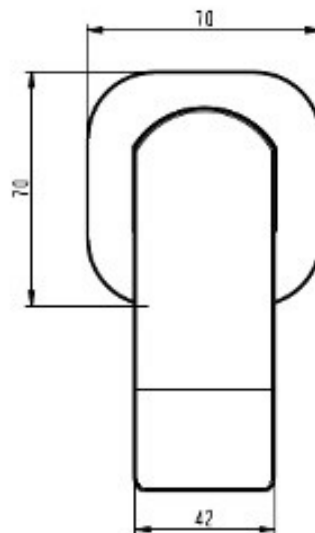

## ZOYA SHOWER MIXER BLACK 10943

- Contemporary new design
- Available in chrome & electroplated matte black
- 15 year conditional warranty
- Maximum operating pressure 500kpa
- Minimum operating pressure 150kpa
- Maximum water temperature 80 degrees
- Must be installed by a licensed plumber