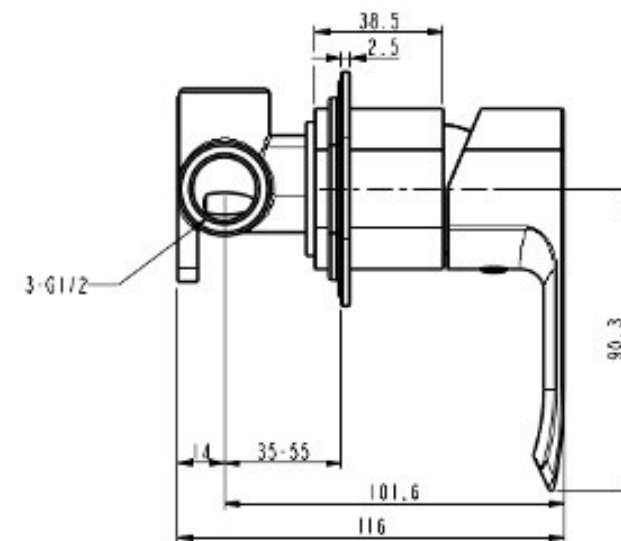

## ZOYA SHOWER MIXER BLACK 10943

- Contemporary new design
- Available in chrome & electroplated matte black
- 15 year conditional warranty
- Maximum operating pressure 500kpa
- Minimum operating pressure 150kpa
- Maximum water temperature 80 degrees
- Must be installed by a licensed plumber